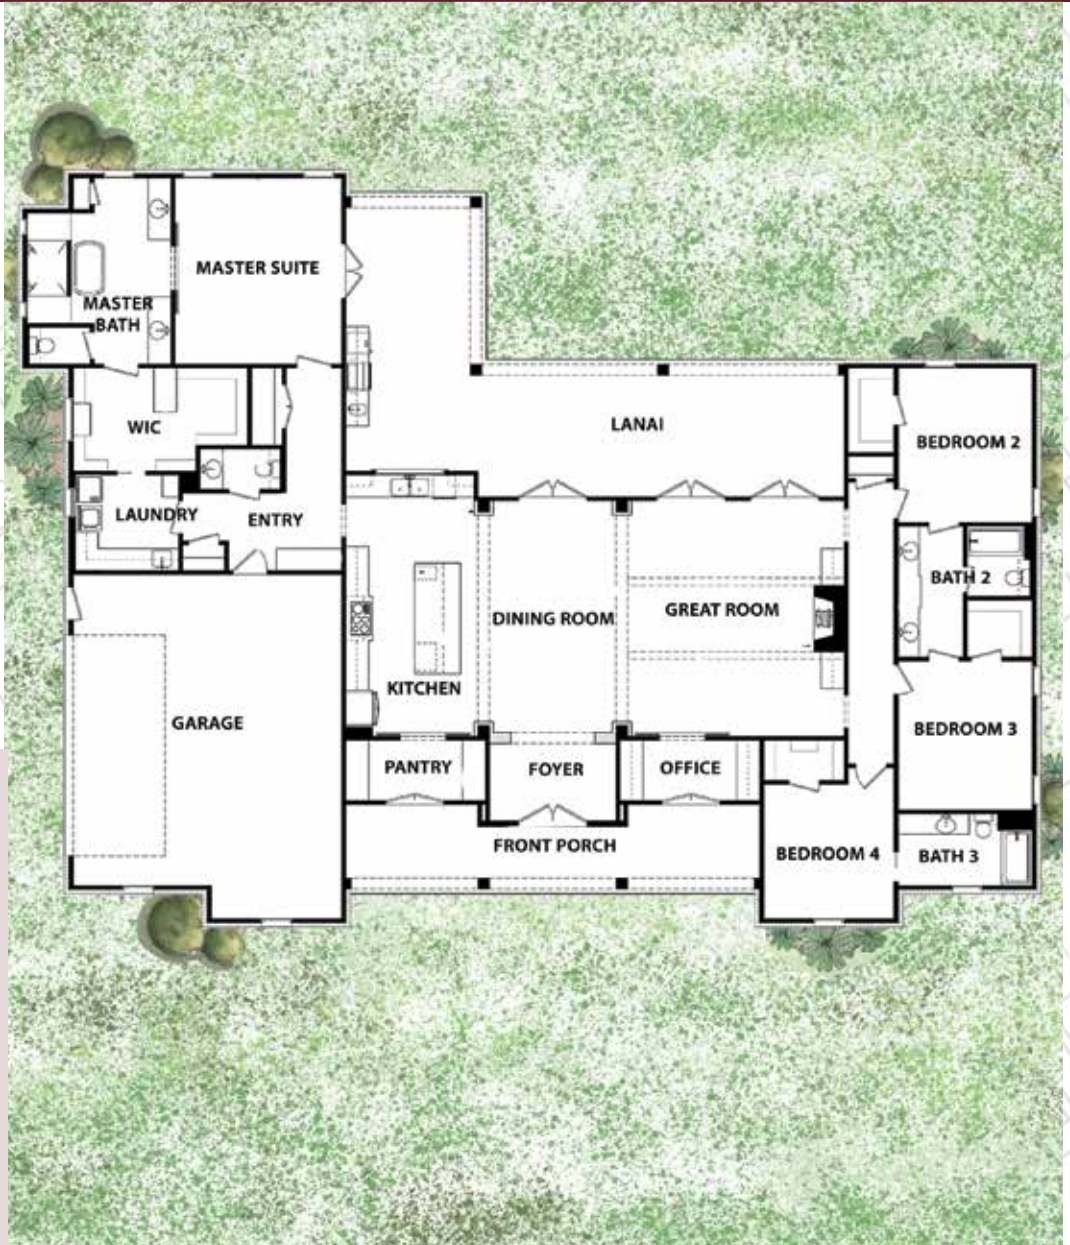

Contemporary Farmhouse

(4 Bed, 3 Bath – 4677 sq ft)

“There were certain things we wanted for our dream home. Kevco took our ideas and came up with a great design. The house came out better than we ever could have imagined.”

*-The Remsen Family,
Kevco Homeowners*

CONTEMPORARY FARMHOUSE

| | |
|--------------------|-------------|
| Living | 3076 |
| Garage | 713 |
| Lanai | 673 |
| Entry | 215 |
| Total Sq Ft | 4677 |

Some features shown on plans may be optional