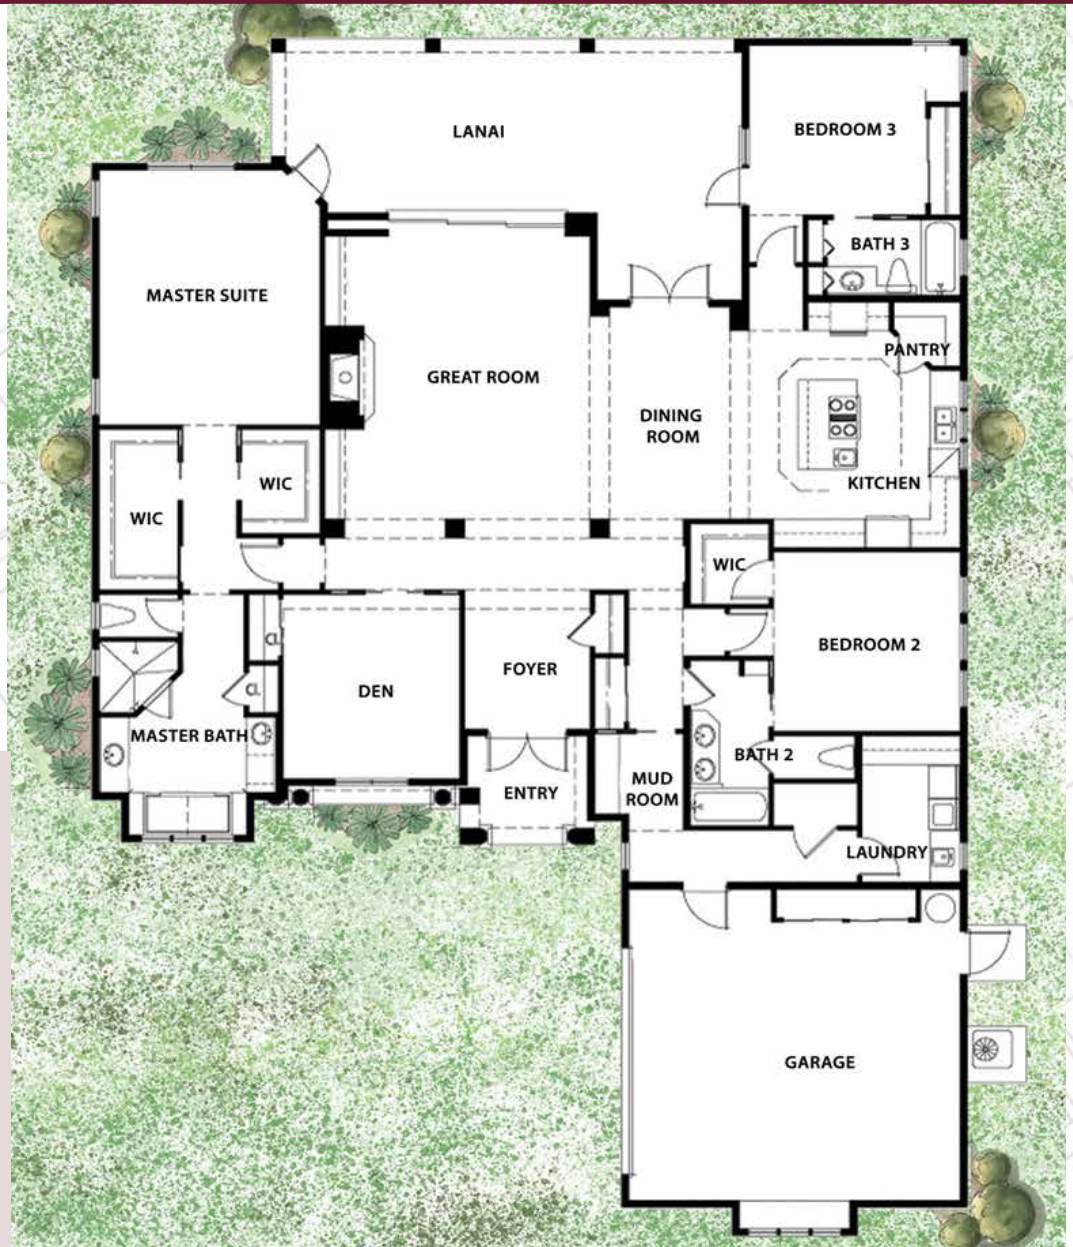

# Mirabello Plus

(4 Bed, 3 Bath – 3876 sq ft)

**“It has been a full calendar year since our Energy Smart home was built by Kevco Builders. The total electric energy cost for the year was \$838.36. That came out to \$2.30 per day, not including taxes. We are in awe of this design.”**

## MIRABELLO PLUS

Living	2780
Garage	546
Lanai	446
Entry	98
<b>Total Sq Ft</b>	<b>3876</b>

*Some features shown on plans may be optional*