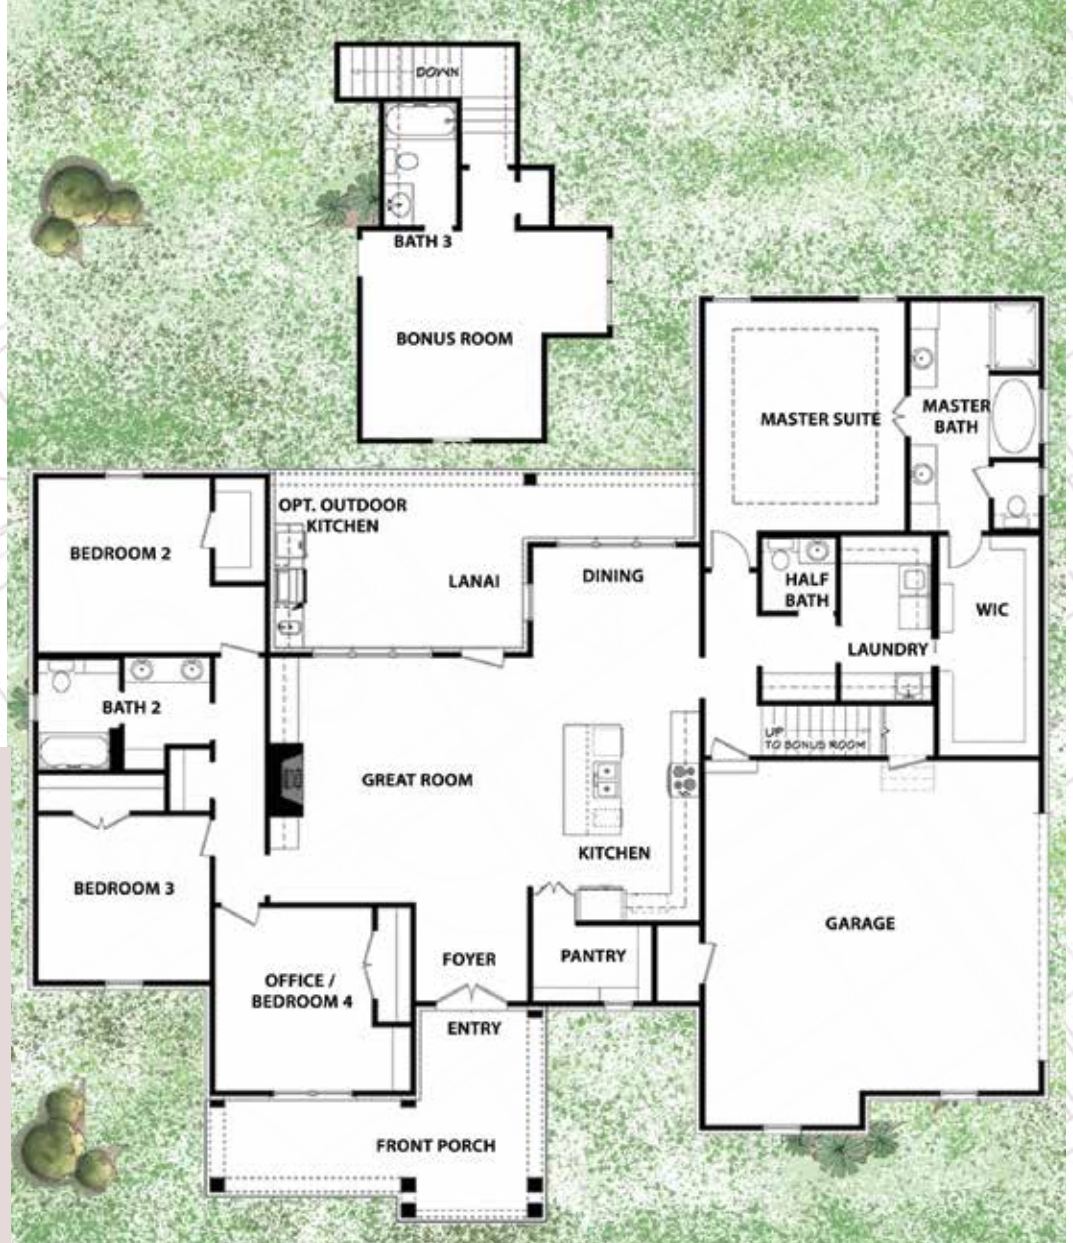

# Modern French Farmhouse

(4 Bed, 3.5 Bath – 3850 sq ft)

**“For me, ‘The Kevco Difference’ was feeling that mine wasn’t just another project for Kevco, but a home Joe and his team wanted to be proud to put the Kevco name on.”**

*-Ashya Comes,  
Kevco Homeowner*

## MODERN FRENCH FARMHOUSE

Living	2709
Garage	608
Lanai	294
Entry	238
<b>Total Sq Ft</b>	<b>3850</b>

*Some features shown on plans may be optional*

**KEVCOBUILDERS**

*Forty Years of Innovation. Integrity. Excellence.*